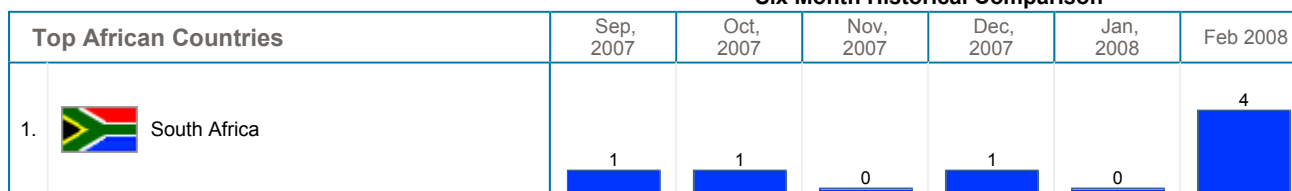

No South American Countries Data.

Six Month Historical Comparison

Top European Countries	Sep, 2007	Oct, 2007	Nov, 2007	Dec, 2007	Jan, 2008	Feb 2008
1.  Italy	563	596	612	534	719	541
2.  Sweden	145	93	41	38	174	303
3.  Switzerland	6	4	7	7	20	21
4.  United Kingdom	9	22	15	16	23	18
5.  Germany	31	19	25	14	21	15

Six Month Historical Comparison

	Sep,	Oct,	Nov,	Dec,	Jan,	
--	------	------	------	------	------	--

Six Month Historical Comparison

Six Month Historical Comparison

Content created Monday, March 3, 2008 10:35:30 GMT 1:00
LiveStats® .XSP V8.03 Copyright ©1996-2005 DeepMetrix® Corporation. All rights reserved.
Licensed to Aruba S.p.A..