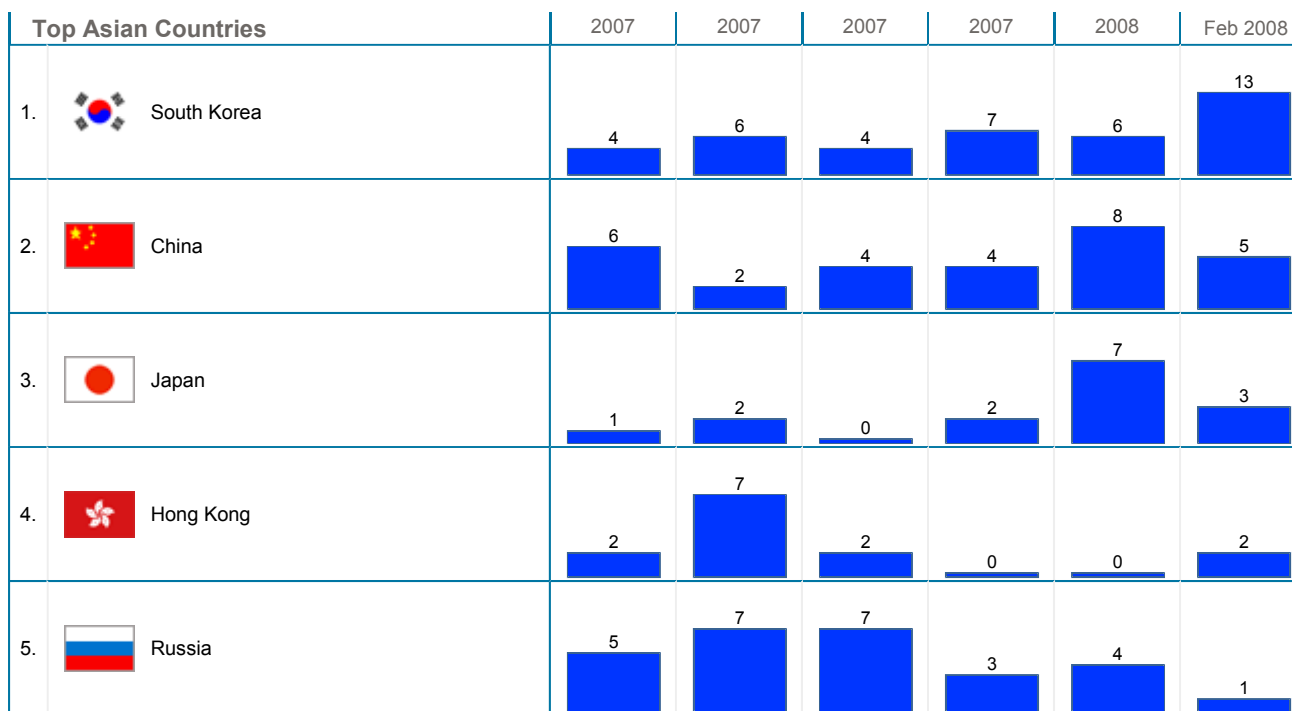

Six Month Historical Comparison

Six Month Historical Comparison