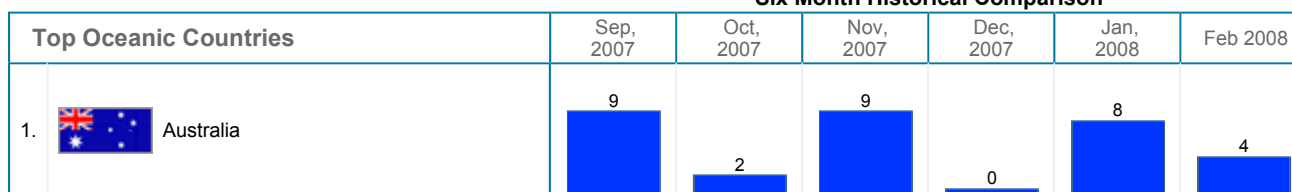

Six Month Historical Comparison