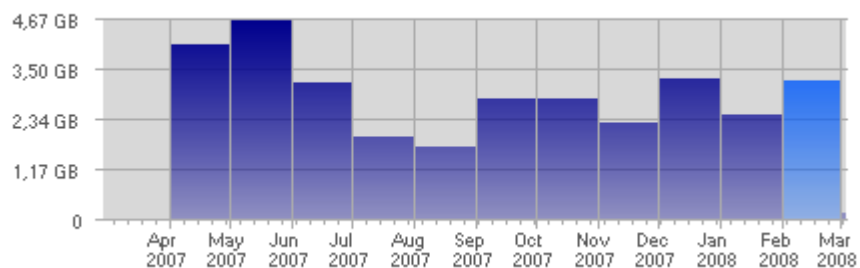

Traffic and Activity > Bandwidth

Report Description

Report Description: Bandwidth during the month of February 2008  
 Report Range: Month of February 2008  
 Report Scope: Historical Data

Historic Breakdown

Activity Breakdown

Date	Total Bandwidth	Average Bandwidth Historically	Change	Percent of Total Bandwidth
Fri Feb 1st, 2008	563,25 MB	143,79 MB	+563,25 MB ▲	16,96%
Sat Feb 2nd, 2008	127,48 MB	107,32 MB	+127,48 MB ▲	3,84%
Sun Feb 3rd, 2008	202,46 MB	115,61 MB	+133,58 MB ▲	6,10%
Mon Feb 4th, 2008	52,09 MB	76,27 MB	-22,35 MB ▼	1,57%
Tue Feb 5th, 2008	66,61 MB	84,34 MB	+14,83 MB ▲	2,01%
Wed Feb 6th, 2008	69,30 MB	87,32 MB	+36,68 MB ▲	2,09%
Thu Feb 7th, 2008	107,50 MB	80,29 MB	+39,01 MB ▲	3,24%
Fri Feb 8th, 2008	32,54 MB	143,79 MB	-530,72 MB ▼	0,98%
Sat Feb 9th, 2008	60,41 MB	107,32 MB	-67,08 MB ▼	1,82%
Sun Feb 10th, 2008	37,34 MB	115,61 MB	-165,12 MB ▼	1,12%
Mon Feb 11th, 2008	17,50 MB	76,27 MB	-34,59 MB ▼	0,53%
Tue Feb 12th, 2008	10,68 MB	84,34 MB	-55,93 MB ▼	0,32%
Wed Feb 13th, 2008	31,91 MB	87,32 MB	-37,40 MB ▼	0,96%
Thu Feb 14th, 2008	17,08 MB	80,29 MB	-90,42 MB ▼	0,51%
Fri Feb 15th, 2008	112,62 MB	143,79 MB	+80,09 MB ▲	3,39%
Sat Feb 16th, 2008	53,20 MB	107,32 MB	-7,21 MB ▼	1,60%
Sun Feb 17th, 2008	588,68 MB	115,61 MB	+551,34 MB ▲	17,72%
Mon Feb 18th, 2008	318,16 MB	76,27 MB	+300,66 MB ▲	9,58%
Tue Feb 19th, 2008	51,97 MB	84,34 MB	+41,30 MB ▲	1,57%
Wed Feb 20th, 2008	76,61 MB	87,32 MB	+44,70 MB ▲	2,31%
Thu Feb 21st, 2008	57,96 MB	80,29 MB	+40,88 MB ▲	1,75%
Fri Feb 22nd, 2008	190,53 MB	143,79 MB	+77,91 MB ▲	5,74%
Sat Feb 23rd, 2008	25,81 MB	107,32 MB	-27,39 MB ▼	0,78%
Sun Feb 24th, 2008	233,46 MB	115,61 MB	-355,22 MB ▼	7,03%
Mon Feb 25th, 2008	52,71 MB	76,27 MB	-265,45 MB ▼	1,59%
Tue Feb 26th, 2008	81,99 MB	84,34 MB	+30,02 MB ▲	2,47%
Wed Feb 27th, 2008	8,86 MB	87,32 MB	-67,75 MB ▼	0,27%
Thu Feb 28th, 2008	18,05 MB	80,29 MB	-39,92 MB ▼	0,54%