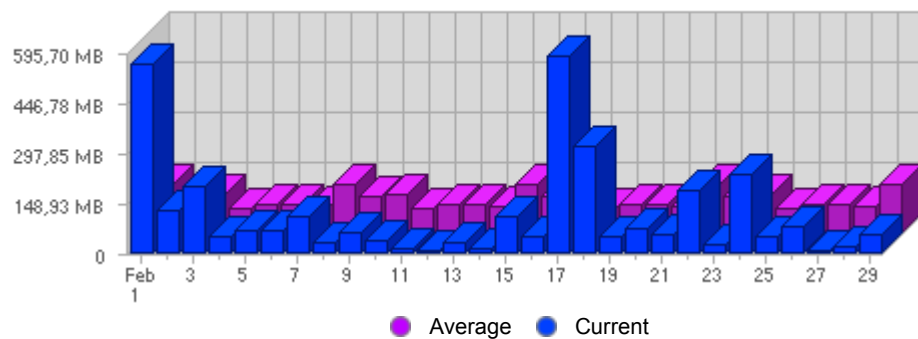

Traffic and Activity > Bandwidth

Report Description

Report Description: Bandwidth during the month of February 2008  
 Report Range: Month of February 2008  
 Report Scope: Historical Data

Historic Breakdown

Activity Breakdown

Date	Total Bandwidth	Average Bandwidth Historically	Change	Percent of Total Bandwidth
Fri Feb 1st, 2008	563,25 MB	143,79 MB	+563,25 MB ▲	16,96%
Sat Feb 2nd, 2008	127,48 MB	107,32 MB	+127,48 MB ▲	3,84%
Sun Feb 3rd, 2008	202,46 MB	115,61 MB	+133,58 MB ▲	6,10%
Mon Feb 4th, 2008	52,09 MB	76,27 MB	-22,35 MB ▼	1,57%
Tue Feb 5th, 2008	66,61 MB	84,34 MB	+14,83 MB ▲	2,01%
Wed Feb 6th, 2008	69,30 MB	87,32 MB	+36,68 MB ▲	2,09%
Thu Feb 7th, 2008	107,50 MB	80,29 MB	+39,01 MB ▲	3,24%
Fri Feb 8th, 2008	32,54 MB	143,79 MB	-530,72 MB ▼	0,98%
Sat Feb 9th, 2008	60,41 MB	107,32 MB	-67,08 MB ▼	1,82%
Sun Feb 10th, 2008	37,34 MB	115,61 MB	-165,12 MB ▼	1,12%
Mon Feb 11th, 2008	17,50 MB	76,27 MB	-34,59 MB ▼	0,53%
Tue Feb 12th, 2008	10,68 MB	84,34 MB	-55,93 MB ▼	0,32%
Wed Feb 13th, 2008	31,91 MB	87,32 MB	-37,40 MB ▼	0,96%
Thu Feb 14th, 2008	17,08 MB	80,29 MB	-90,42 MB ▼	0,51%
Fri Feb 15th, 2008	112,62 MB	143,79 MB	+80,09 MB ▲	3,39%
Sat Feb 16th, 2008	53,20 MB	107,32 MB	-7,21 MB ▼	1,60%
Sun Feb 17th, 2008	588,68 MB	115,61 MB	+551,34 MB ▲	17,72%
Mon Feb 18th, 2008	318,16 MB	76,27 MB	+300,66 MB ▲	9,58%
Tue Feb 19th, 2008	51,97 MB	84,34 MB	+41,30 MB ▲	1,57%
Wed Feb 20th, 2008	76,61 MB	87,32 MB	+44,70 MB ▲	2,31%
Thu Feb 21st, 2008	57,96 MB	80,29 MB	+40,88 MB ▲	1,75%
Fri Feb 22nd, 2008	190,53 MB	143,79 MB	+77,91 MB ▲	5,74%
Sat Feb 23rd, 2008	25,81 MB	107,32 MB	-27,39 MB ▼	0,78%
Sun Feb 24th, 2008	233,46 MB	115,61 MB	-355,22 MB ▼	7,03%
Mon Feb 25th, 2008	52,71 MB	76,27 MB	-265,45 MB ▼	1,59%
Tue Feb 26th, 2008	81,99 MB	84,34 MB	+30,02 MB ▲	2,47%
Wed Feb 27th, 2008	8,86 MB	87,32 MB	-67,75 MB ▼	0,27%
Thu Feb 28th, 2008	18,05 MB	80,29 MB	-39,92 MB ▼	0,54%