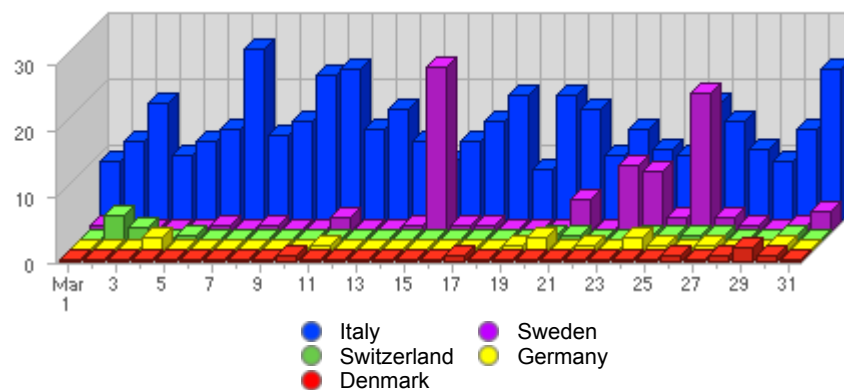

**Geographic Info** > **European Country****Report Description**

Report Description: European Countries that Visitors came from during the month of March 2008  
Report Range: Month of March 2008  
Report Scope: Historical Data  
List Size: 15 of 15

**Map****Activity Breakdown**

| #   | Flag  | Country        | Total Visits | Average Visits Historically | Change | Percent of Visits |
|-----|---|----------------|--------------|-----------------------------|--------|-------------------|
| 1.  |    | Italy          | 451          | 420.00                      | -90 ▼  | 75,67%            |
| 2.  |    | Sweden         | 87           | 159.00                      | -216 ▼ | 14,60%            |
| 3.  |    | Switzerland    | 14           | 13,67                       | -7 ▼   | 2,35%             |
| 4.  |    | Germany        | 12           | 12.00                       | -3 ▼   | 2,01%             |
| 5.  |   | Denmark        | 7            | -                           | +7 ▲   | 1,18%             |
| 6.  |  | Poland         | 6            | 1.00                        | +5 ▲   | 1,01%             |
| 7.  |  | Austria        | 4            | 1.00                        | +4 ▲   | 0,67%             |
| 8.  |  | Belgium        | 4            | 0,50                        | +3 ▲   | 0,67%             |
| 9.  |  | Czech Republic | 4            | 1,33                        | +1 ▲   | 0,67%             |
| 10. |  | United Kingdom | 2            | 13,67                       | -16 ▼  | 0,34%             |
| 11. |  | Netherlands    | 1            | 2.00                        | -1 ▼   | 0,17%             |