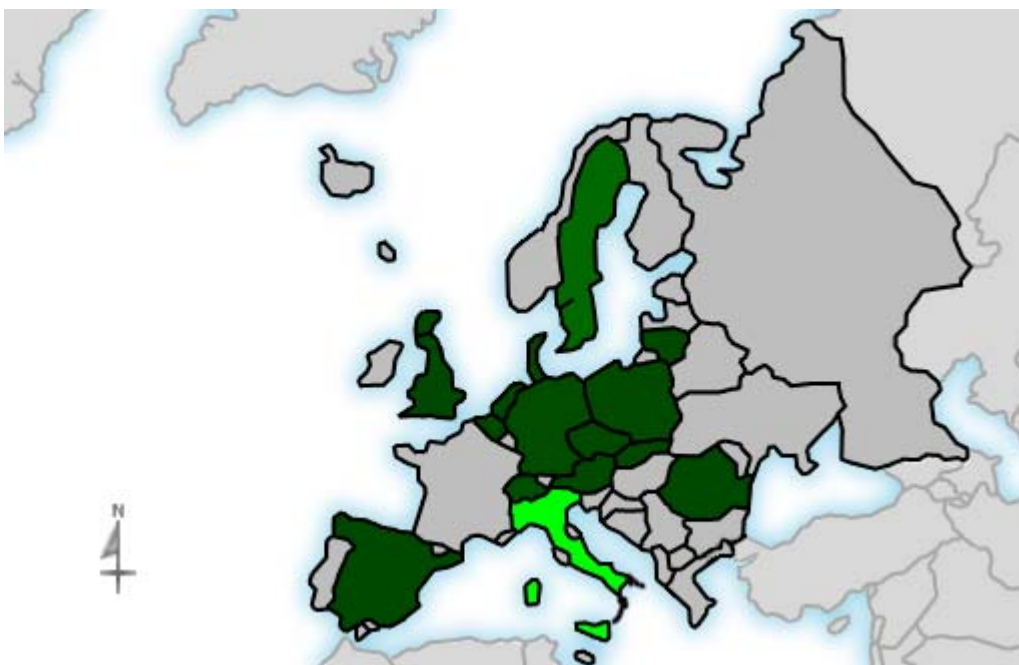

**Geographic Info** > **European Country****Report Description**

Report Description: European Countries that Visitors came from during the month of March 2008  
Report Range: Month of March 2008  
Report Scope: Historical Data  
List Size: 15 of 15

**Map****Activity Breakdown**

| #   | Flag  | Country        | Total Visits | Average Visits Historically | Change | Percent of Visits |
|-----|---|----------------|--------------|-----------------------------|--------|-------------------|
| 1.  |    | Italy          | 451          | 420.00                      | -90 ▼  | 75,67%            |
| 2.  |    | Sweden         | 87           | 159.00                      | -216 ▼ | 14,60%            |
| 3.  |    | Switzerland    | 14           | 13,67                       | -7 ▼   | 2,35%             |
| 4.  |    | Germany        | 12           | 12.00                       | -3 ▼   | 2,01%             |
| 5.  |   | Denmark        | 7            | -                           | +7 ▲   | 1,18%             |
| 6.  |  | Poland         | 6            | 1.00                        | +5 ▲   | 1,01%             |
| 7.  |  | Austria        | 4            | 1.00                        | +4 ▲   | 0,67%             |
| 8.  |  | Belgium        | 4            | 0,50                        | +3 ▲   | 0,67%             |
| 9.  |  | Czech Republic | 4            | 1,33                        | +1 ▲   | 0,67%             |
| 10. |  | United Kingdom | 2            | 13,67                       | -16 ▼  | 0,34%             |
| 11. |  | Netherlands    | 1            | 2.00                        | -1 ▼   | 0,17%             |