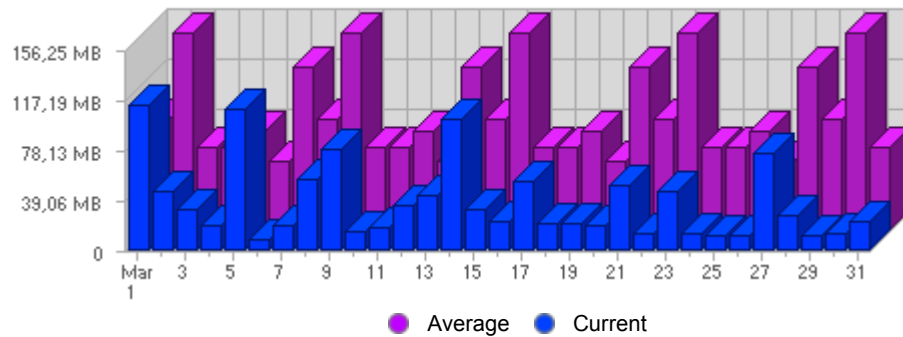

Traffic and Activity > Bandwidth

Report Description

Report Description: Bandwidth during the month of March 2008  
 Report Range: Month of March 2008  
 Report Scope: Historical Data

Historic Breakdown

Activity Breakdown

Date	Total Bandwidth	Average Bandwidth Historically	Change	Percent of Total Bandwidth
Sat Mar 1st, 2008	112,59 MB	86,39 MB	+112,59 MB ▲	9,67%
Sun Mar 2nd, 2008	46,62 MB	154,48 MB	+46,62 MB ▲	4,00%
Mon Mar 3rd, 2008	31,43 MB	64,22 MB	+31,43 MB ▲	2,70%
Tue Mar 4th, 2008	20,01 MB	64,72 MB	+20,01 MB ▲	1,72%
Wed Mar 5th, 2008	110,17 MB	77,23 MB	+110,17 MB ▲	9,46%
Thu Mar 6th, 2008	8,82 MB	53,45 MB	+8,82 MB ▲	0,76%
Fri Mar 7th, 2008	19,29 MB	127,31 MB	+19,29 MB ▲	1,66%
Sat Mar 8th, 2008	55,10 MB	86,39 MB	-57,49 MB ▼	4,73%
Sun Mar 9th, 2008	78,80 MB	154,48 MB	+32,18 MB ▲	6,77%
Mon Mar 10th, 2008	15,59 MB	64,22 MB	-15,84 MB ▼	1,34%
Tue Mar 11th, 2008	18,22 MB	64,72 MB	-1,79 MB ▼	1,56%
Wed Mar 12th, 2008	35,28 MB	77,23 MB	-74,89 MB ▼	3,03%
Thu Mar 13th, 2008	43,72 MB	53,45 MB	+34,91 MB ▲	3,75%
Fri Mar 14th, 2008	102,16 MB	127,31 MB	+82,87 MB ▲	8,77%
Sat Mar 15th, 2008	31,33 MB	86,39 MB	-23,77 MB ▼	2,69%
Sun Mar 16th, 2008	22,18 MB	154,48 MB	-56,61 MB ▼	1,91%
Mon Mar 17th, 2008	53,98 MB	64,22 MB	+38,39 MB ▲	4,64%
Tue Mar 18th, 2008	20,60 MB	64,72 MB	+2,38 MB ▲	1,77%
Wed Mar 19th, 2008	20,63 MB	77,23 MB	-14,65 MB ▼	1,77%
Thu Mar 20th, 2008	20,01 MB	53,45 MB	-23,71 MB ▼	1,72%
Fri Mar 21st, 2008	50,97 MB	127,31 MB	-51,19 MB ▼	4,38%
Sat Mar 22nd, 2008	12,74 MB	86,39 MB	-18,59 MB ▼	1,09%
Sun Mar 23rd, 2008	46,35 MB	154,48 MB	+24,17 MB ▲	3,98%
Mon Mar 24th, 2008	13,70 MB	64,22 MB	-40,28 MB ▼	1,18%
Tue Mar 25th, 2008	11,08 MB	64,72 MB	-9,51 MB ▼	0,95%
Wed Mar 26th, 2008	12,30 MB	77,23 MB	-8,33 MB ▼	1,06%
Thu Mar 27th, 2008	75,80 MB	53,45 MB	+55,78 MB ▲	6,51%
Fri Mar 28th, 2008	27,21 MB	127,31 MB	-23,77 MB ▼	2,34%