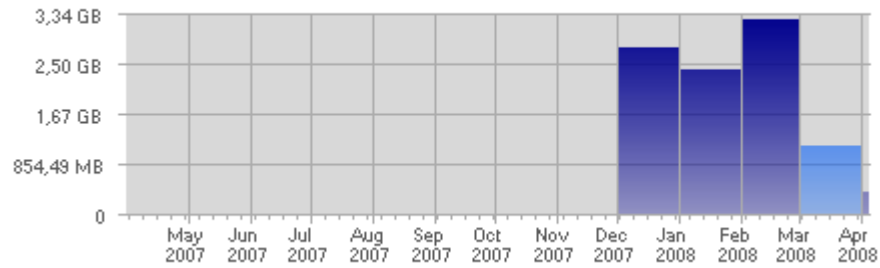

Traffic and Activity > Bandwidth

Report Description

Report Description: Bandwidth during the month of March 2008  
 Report Range: Month of March 2008  
 Report Scope: Historical Data

Historic Breakdown

Activity Breakdown

Date	Total Bandwidth	Average Bandwidth Historically	Change	Percent of Total Bandwidth
Sat Mar 1st, 2008	112,59 MB	86,39 MB	+112,59 MB ▲	9,67%
Sun Mar 2nd, 2008	46,62 MB	154,48 MB	+46,62 MB ▲	4,00%
Mon Mar 3rd, 2008	31,43 MB	64,22 MB	+31,43 MB ▲	2,70%
Tue Mar 4th, 2008	20,01 MB	64,72 MB	+20,01 MB ▲	1,72%
Wed Mar 5th, 2008	110,17 MB	77,23 MB	+110,17 MB ▲	9,46%
Thu Mar 6th, 2008	8,82 MB	53,45 MB	+8,82 MB ▲	0,76%
Fri Mar 7th, 2008	19,29 MB	127,31 MB	+19,29 MB ▲	1,66%
Sat Mar 8th, 2008	55,10 MB	86,39 MB	-57,49 MB ▼	4,73%
Sun Mar 9th, 2008	78,80 MB	154,48 MB	+32,18 MB ▲	6,77%
Mon Mar 10th, 2008	15,59 MB	64,22 MB	-15,84 MB ▼	1,34%
Tue Mar 11th, 2008	18,22 MB	64,72 MB	-1,79 MB ▼	1,56%
Wed Mar 12th, 2008	35,28 MB	77,23 MB	-74,89 MB ▼	3,03%
Thu Mar 13th, 2008	43,72 MB	53,45 MB	+34,91 MB ▲	3,75%
Fri Mar 14th, 2008	102,16 MB	127,31 MB	+82,87 MB ▲	8,77%
Sat Mar 15th, 2008	31,33 MB	86,39 MB	-23,77 MB ▼	2,69%
Sun Mar 16th, 2008	22,18 MB	154,48 MB	-56,61 MB ▼	1,91%
Mon Mar 17th, 2008	53,98 MB	64,22 MB	+38,39 MB ▲	4,64%
Tue Mar 18th, 2008	20,60 MB	64,72 MB	+2,38 MB ▲	1,77%
Wed Mar 19th, 2008	20,63 MB	77,23 MB	-14,65 MB ▼	1,77%
Thu Mar 20th, 2008	20,01 MB	53,45 MB	-23,71 MB ▼	1,72%
Fri Mar 21st, 2008	50,97 MB	127,31 MB	-51,19 MB ▼	4,38%
Sat Mar 22nd, 2008	12,74 MB	86,39 MB	-18,59 MB ▼	1,09%
Sun Mar 23rd, 2008	46,35 MB	154,48 MB	+24,17 MB ▲	3,98%
Mon Mar 24th, 2008	13,70 MB	64,22 MB	-40,28 MB ▼	1,18%
Tue Mar 25th, 2008	11,08 MB	64,72 MB	-9,51 MB ▼	0,95%
Wed Mar 26th, 2008	12,30 MB	77,23 MB	-8,33 MB ▼	1,06%
Thu Mar 27th, 2008	75,80 MB	53,45 MB	+55,78 MB ▲	6,51%
Fri Mar 28th, 2008	27,21 MB	127,31 MB	-23,77 MB ▼	2,34%