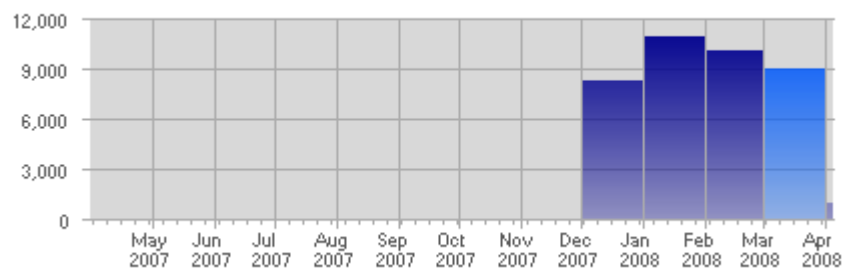

Traffic and Activity > Page Views

Report Description

Report Description: Page Views during the month of March 2008  
 Report Range: Month of March 2008  
 Report Scope: Historical Data

Historic Breakdown

Activity Breakdown

Date	Total Page Views	Average Page Views Historically	Change	Percent of Total Page Views
Sat Mar 1st, 2008	170	417,07	+170 ▲	1,89%
Sun Mar 2nd, 2008	203	276,79	+203 ▲	2,26%
Mon Mar 3rd, 2008	310	312,79	+310 ▲	3,44%
Tue Mar 4th, 2008	222	310,50	+222 ▲	2,47%
Wed Mar 5th, 2008	208	291,14	+208 ▲	2,31%
Thu Mar 6th, 2008	157	321,00	+157 ▲	1,74%
Fri Mar 7th, 2008	158	343,07	+158 ▲	1,76%
Sat Mar 8th, 2008	286	417,07	+116 ▲	3,18%
Sun Mar 9th, 2008	278	276,79	+75 ▲	3,09%
Mon Mar 10th, 2008	227	312,79	-83 ▼	2,52%
Tue Mar 11th, 2008	262	310,50	+40 ▲	2,91%
Wed Mar 12th, 2008	192	291,14	-16 ▼	2,13%
Thu Mar 13th, 2008	200	321,00	+43 ▲	2,22%
Fri Mar 14th, 2008	232	343,07	+74 ▲	2,58%
Sat Mar 15th, 2008	564	417,07	+278 ▲	6,27%
Sun Mar 16th, 2008	217	276,79	-61 ▼	2,41%
Mon Mar 17th, 2008	173	312,79	-54 ▼	1,92%
Tue Mar 18th, 2008	192	310,50	-70 ▼	2,13%
Wed Mar 19th, 2008	186	291,14	-6 ▼	2,07%
Thu Mar 20th, 2008	220	321,00	+20 ▲	2,44%
Fri Mar 21st, 2008	766	343,07	+534 ▲	8,51%
Sat Mar 22nd, 2008	287	417,07	-277 ▼	3,19%
Sun Mar 23rd, 2008	751	276,79	+534 ▲	8,34%
Mon Mar 24th, 2008	277	312,79	+104 ▲	3,08%
Tue Mar 25th, 2008	287	310,50	+95 ▲	3,19%
Wed Mar 26th, 2008	260	291,14	+74 ▲	2,89%
Thu Mar 27th, 2008	241	321,00	+21 ▲	2,68%
Fri Mar 28th, 2008	234	343,07	-532 ▼	2,60%

Sat Mar 29th, 2008	277	417,07	-10 ▼	3,08%
Sun Mar 30th, 2008	727	276,79	-24 ▼	8,08%
Mon Mar 31st, 2008	236	312,79	-41 ▼	2,62%
	9,000	7,042	-1,112 ▼	

Content created Saturday, April 5, 2008 10:14:00 GMT 1:00  
LiveStats® .XSP V8.03 Copyright ©1996-2005 DeepMetrix® Corporation. All rights reserved.  
Licensed to Aruba S.p.A..