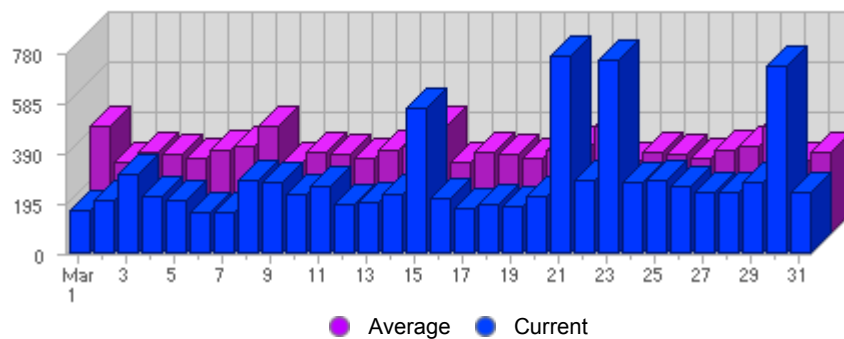

Traffic and Activity > Page Views

Report Description

Report Description: Page Views during the month of March 2008  
 Report Range: Month of March 2008  
 Report Scope: Historical Data

Historic Breakdown

Activity Breakdown

Date	Total Page Views	Average Page Views Historically	Change	Percent of Total Page Views
Sat Mar 1st, 2008	170	417,07	+170 ▲	1,89%
Sun Mar 2nd, 2008	203	276,79	+203 ▲	2,26%
Mon Mar 3rd, 2008	310	312,79	+310 ▲	3,44%
Tue Mar 4th, 2008	222	310,50	+222 ▲	2,47%
Wed Mar 5th, 2008	208	291,14	+208 ▲	2,31%
Thu Mar 6th, 2008	157	321,00	+157 ▲	1,74%
Fri Mar 7th, 2008	158	343,07	+158 ▲	1,76%
Sat Mar 8th, 2008	286	417,07	+116 ▲	3,18%
Sun Mar 9th, 2008	278	276,79	+75 ▲	3,09%
Mon Mar 10th, 2008	227	312,79	-83 ▼	2,52%
Tue Mar 11th, 2008	262	310,50	+40 ▲	2,91%
Wed Mar 12th, 2008	192	291,14	-16 ▼	2,13%
Thu Mar 13th, 2008	200	321,00	+43 ▲	2,22%
Fri Mar 14th, 2008	232	343,07	+74 ▲	2,58%
Sat Mar 15th, 2008	564	417,07	+278 ▲	6,27%
Sun Mar 16th, 2008	217	276,79	-61 ▼	2,41%
Mon Mar 17th, 2008	173	312,79	-54 ▼	1,92%
Tue Mar 18th, 2008	192	310,50	-70 ▼	2,13%
Wed Mar 19th, 2008	186	291,14	-6 ▼	2,07%
Thu Mar 20th, 2008	220	321,00	+20 ▲	2,44%
Fri Mar 21st, 2008	766	343,07	+534 ▲	8,51%
Sat Mar 22nd, 2008	287	417,07	-277 ▼	3,19%
Sun Mar 23rd, 2008	751	276,79	+534 ▲	8,34%
Mon Mar 24th, 2008	277	312,79	+104 ▲	3,08%
Tue Mar 25th, 2008	287	310,50	+95 ▲	3,19%
Wed Mar 26th, 2008	260	291,14	+74 ▲	2,89%
Thu Mar 27th, 2008	241	321,00	+21 ▲	2,68%
Fri Mar 28th, 2008	234	343,07	-532 ▼	2,60%

Sat Mar 29th, 2008	277	417,07	-10 ▼	3,08%
Sun Mar 30th, 2008	727	276,79	-24 ▼	8,08%
Mon Mar 31st, 2008	236	312,79	-41 ▼	2,62%
	9,000	7,042	-1,112 ▼	

Content created Saturday, April 5, 2008 10:14:00 GMT 1:00  
LiveStats® .XSP V8.03 Copyright ©1996-2005 DeepMetrix® Corporation. All rights reserved.  
Licensed to Aruba S.p.A..