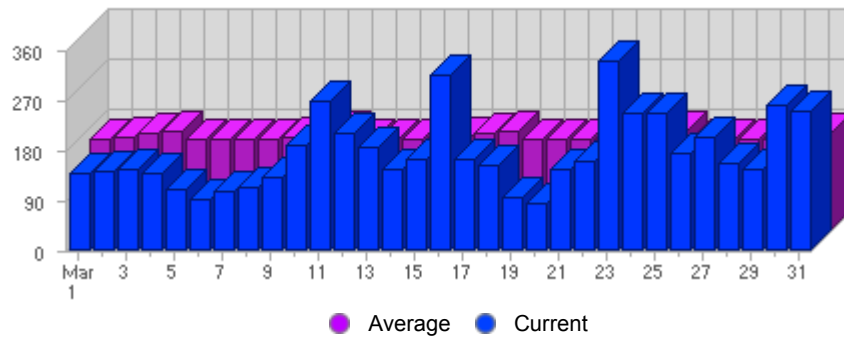

Traffic and Activity > Visits

Report Description

Report Description: Visits during the month of March 2008
 Report Range: Month of March 2008
 Report Scope: Historical Data

Historic Breakdown

Activity Breakdown

Date	Total Visits	Average Visits Historically	Change	Percent of Total Visits
Sat Mar 1st, 2008	138	163,07	+138 ▲	2,54%
Sun Mar 2nd, 2008	143	168,50	+143 ▲	2,63%
Mon Mar 3rd, 2008	145	173,29	+145 ▲	2,67%
Tue Mar 4th, 2008	140	177,57	+140 ▲	2,58%
Wed Mar 5th, 2008	111	164,71	+111 ▲	2,04%
Thu Mar 6th, 2008	92	163,00	+92 ▲	1,69%
Fri Mar 7th, 2008	106	164,79	+106 ▲	1,95%
Sat Mar 8th, 2008	113	163,07	-25 ▼	2,08%
Sun Mar 9th, 2008	132	168,50	-11 ▼	2,43%
Mon Mar 10th, 2008	190	173,29	+45 ▲	3,50%
Tue Mar 11th, 2008	269	177,57	+129 ▲	4,95%
Wed Mar 12th, 2008	209	164,71	+98 ▲	3,85%
Thu Mar 13th, 2008	184	163,00	+92 ▲	3,39%
Fri Mar 14th, 2008	147	164,79	+41 ▲	2,71%
Sat Mar 15th, 2008	165	163,07	+52 ▲	3,04%
Sun Mar 16th, 2008	316	168,50	+184 ▲	5,82%
Mon Mar 17th, 2008	164	173,29	-26 ▼	3,02%
Tue Mar 18th, 2008	153	177,57	-116 ▼	2,82%
Wed Mar 19th, 2008	97	164,71	-112 ▼	1,79%
Thu Mar 20th, 2008	86	163,00	-98 ▼	1,58%
Fri Mar 21st, 2008	144	164,79	-3 ▼	2,65%
Sat Mar 22nd, 2008	160	163,07	-5 ▼	2,95%
Sun Mar 23rd, 2008	341	168,50	+25 ▲	6,28%
Mon Mar 24th, 2008	246	173,29	+82 ▲	4,53%
Tue Mar 25th, 2008	248	177,57	+95 ▲	4,57%
Wed Mar 26th, 2008	174	164,71	+77 ▲	3,20%
Thu Mar 27th, 2008	204	163,00	+118 ▲	3,76%
Fri Mar 28th, 2008	156	164,79	+12 ▲	2,87%

Sat Mar 29th, 2008	146	163,07	-14 ▼	2,69%
Sun Mar 30th, 2008	262	168,50	-79 ▼	4,82%
Mon Mar 31st, 2008	250	173,29	+4 ▲	4,60%
	5,431	2,912	+955 ▲	

Content created Saturday, April 5, 2008 10:13:11 GMT 1:00
LiveStats® .XSP V8.03 Copyright ©1996-2005 DeepMetrix® Corporation. All rights reserved.
Licensed to Aruba S.p.A..