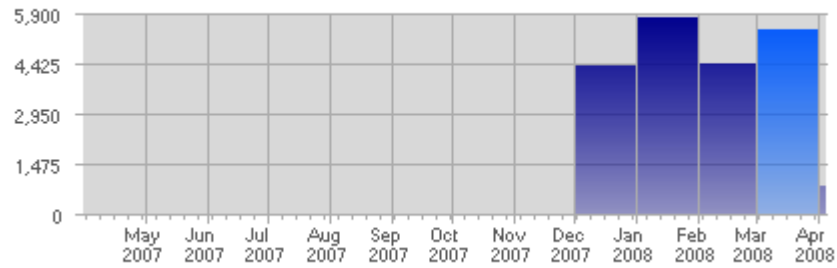

Traffic and Activity > Visits

Report Description

Report Description: Visits during the month of March 2008
 Report Range: Month of March 2008
 Report Scope: Historical Data

Historic Breakdown

Activity Breakdown

Date	Total Visits	Average Visits Historically	Change	Percent of Total Visits
Sat Mar 1st, 2008	138	163,07	+138 ▲	2,54%
Sun Mar 2nd, 2008	143	168,50	+143 ▲	2,63%
Mon Mar 3rd, 2008	145	173,29	+145 ▲	2,67%
Tue Mar 4th, 2008	140	177,57	+140 ▲	2,58%
Wed Mar 5th, 2008	111	164,71	+111 ▲	2,04%
Thu Mar 6th, 2008	92	163,00	+92 ▲	1,69%
Fri Mar 7th, 2008	106	164,79	+106 ▲	1,95%
Sat Mar 8th, 2008	113	163,07	-25 ▼	2,08%
Sun Mar 9th, 2008	132	168,50	-11 ▼	2,43%
Mon Mar 10th, 2008	190	173,29	+45 ▲	3,50%
Tue Mar 11th, 2008	269	177,57	+129 ▲	4,95%
Wed Mar 12th, 2008	209	164,71	+98 ▲	3,85%
Thu Mar 13th, 2008	184	163,00	+92 ▲	3,39%
Fri Mar 14th, 2008	147	164,79	+41 ▲	2,71%
Sat Mar 15th, 2008	165	163,07	+52 ▲	3,04%
Sun Mar 16th, 2008	316	168,50	+184 ▲	5,82%
Mon Mar 17th, 2008	164	173,29	-26 ▼	3,02%
Tue Mar 18th, 2008	153	177,57	-116 ▼	2,82%
Wed Mar 19th, 2008	97	164,71	-112 ▼	1,79%
Thu Mar 20th, 2008	86	163,00	-98 ▼	1,58%
Fri Mar 21st, 2008	144	164,79	-3 ▼	2,65%
Sat Mar 22nd, 2008	160	163,07	-5 ▼	2,95%
Sun Mar 23rd, 2008	341	168,50	+25 ▲	6,28%
Mon Mar 24th, 2008	246	173,29	+82 ▲	4,53%
Tue Mar 25th, 2008	248	177,57	+95 ▲	4,57%
Wed Mar 26th, 2008	174	164,71	+77 ▲	3,20%
Thu Mar 27th, 2008	204	163,00	+118 ▲	3,76%
Fri Mar 28th, 2008	156	164,79	+12 ▲	2,87%