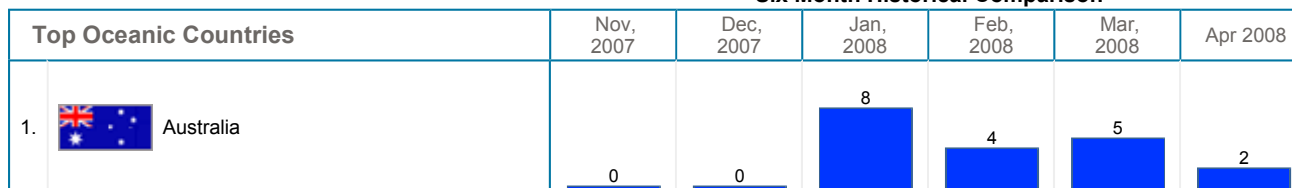

Six Month Historical Comparison

Six Month Historical Comparison

Top African Countries		Nov, 2007	Dec, 2007	Jan, 2008	Feb, 2008	Mar, 2008	Apr 2008

No African Countries Data.

Content created Friday, June 6, 2008 11:48:27 GMT 1:00
LiveStats® .XSP V8.03 Copyright ©1996-2005 DeepMetrix® Corporation. All rights reserved.
Licensed to Aruba S.p.A..