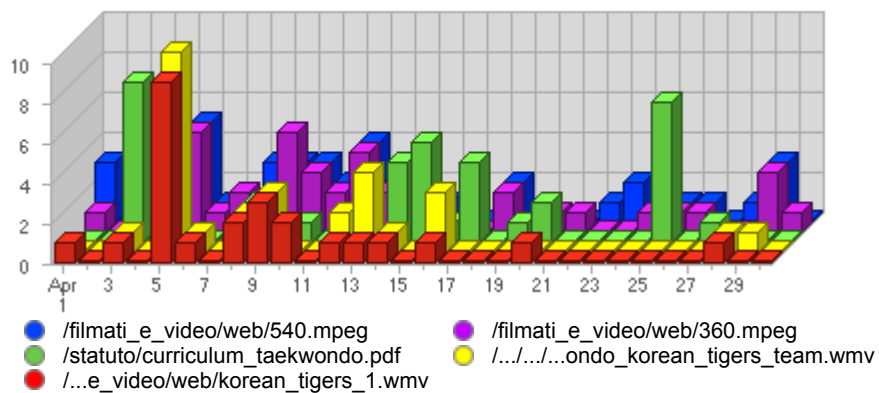

Pages and Content > Media & Downloads

Report Description

Report Description: Downloads during the month of April 2008
 Report Range: Month of April 2008
 Report Scope: Historical Data
 List Size: 25 of 471

Activity Breakdown

#	File	Total Downloads	Average Downloads Historically	Change	Percent of Downloads
1.	/filmati_e_video/web/540.mpeg	41	51,60	+7 ▲	2,20%
2.	/filmati_e_video/web/360.mpeg	41	47,80	+16 ▲	2,20%
3.	/statuto/curriculum_taekwondo.pdf	37	42,40	0 ▬	1,99%
4.	/filmati_e_video/web/taekwondo_korean_tigers_team.wmv	29	35,25	+8 ▲	1,56%
5.	/filmati_e_video/web/korean_tigers_1.wmv	25	40,00	-1 ▼	1,34%
6.	/filmati_e_video/web/korean_tigers_2.wmv	19	27,60	-1 ▼	1,02%
7.	/filmati_e_video/web/cristiana_corsi_selezioni_olimpiche.wmv	18	27,60	+2 ▲	0,97%
8.	/filmati_e_video/20050410/elisa_felisatti_01.wmv	11	20,20	+2 ▲	0,59%