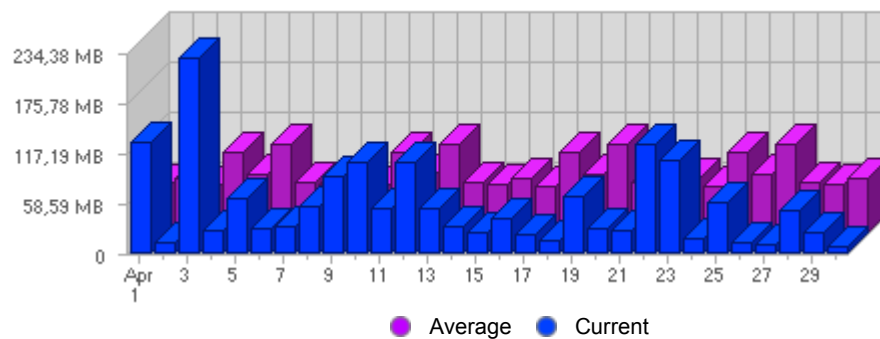

Traffic and Activity > Bandwidth

Report Description

Report Description: Bandwidth during the month of April 2008
 Report Range: Month of April 2008
 Report Scope: Historical Data

Historic Breakdown

Activity Breakdown

Date	Total Bandwidth	Average Bandwidth Historically	Change	Percent of Total Bandwidth
Tue Apr 1st, 2008	129,28 MB	56,78 MB	+129,28 MB ▲	7,77%
Wed Apr 2nd, 2008	13,20 MB	63,67 MB	+13,20 MB ▲	0,79%
Thu Apr 3rd, 2008	228,99 MB	54,49 MB	+228,99 MB ▲	13,77%
Fri Apr 4th, 2008	26,15 MB	96,05 MB	+26,15 MB ▲	1,57%
Sat Apr 5th, 2008	64,15 MB	70,12 MB	+64,15 MB ▲	3,86%
Sun Apr 6th, 2008	29,36 MB	103,65 MB	+15,33 MB ▲	1,77%
Mon Apr 7th, 2008	32,09 MB	60,02 MB	+9,21 MB ▲	1,93%
Tue Apr 8th, 2008	55,34 MB	56,78 MB	-73,93 MB ▼	3,33%
Wed Apr 9th, 2008	90,35 MB	63,67 MB	+77,15 MB ▲	5,43%
Thu Apr 10th, 2008	107,32 MB	54,49 MB	-121,67 MB ▼	6,45%
Fri Apr 11th, 2008	52,20 MB	96,05 MB	+26,05 MB ▲	3,14%
Sat Apr 12th, 2008	106,06 MB	70,12 MB	+41,90 MB ▲	6,38%
Sun Apr 13th, 2008	53,39 MB	103,65 MB	+24,03 MB ▲	3,21%
Mon Apr 14th, 2008	31,33 MB	60,02 MB	-771,00 KB ▼	1,88%
Tue Apr 15th, 2008	24,23 MB	56,78 MB	-31,11 MB ▼	1,46%
Wed Apr 16th, 2008	40,37 MB	63,67 MB	-49,98 MB ▼	2,43%
Thu Apr 17th, 2008	23,06 MB	54,49 MB	-84,27 MB ▼	1,39%
Fri Apr 18th, 2008	15,98 MB	96,05 MB	-36,21 MB ▼	0,96%
Sat Apr 19th, 2008	66,88 MB	70,12 MB	-39,18 MB ▼	4,02%
Sun Apr 20th, 2008	29,16 MB	103,65 MB	-24,23 MB ▼	1,75%
Mon Apr 21st, 2008	26,54 MB	60,02 MB	-4,79 MB ▼	1,60%
Tue Apr 22nd, 2008	127,40 MB	56,78 MB	+103,17 MB ▲	7,66%
Wed Apr 23rd, 2008	108,12 MB	63,67 MB	+67,75 MB ▲	6,50%
Thu Apr 24th, 2008	17,16 MB	54,49 MB	-5,89 MB ▼	1,03%
Fri Apr 25th, 2008	60,20 MB	96,05 MB	+44,21 MB ▲	3,62%
Sat Apr 26th, 2008	11,95 MB	70,12 MB	-54,93 MB ▼	0,72%
Sun Apr 27th, 2008	10,29 MB	103,65 MB	-18,87 MB ▼	0,62%
Mon Apr 28th, 2008	49,87 MB	60,02 MB	+23,33 MB ▲	2,00%