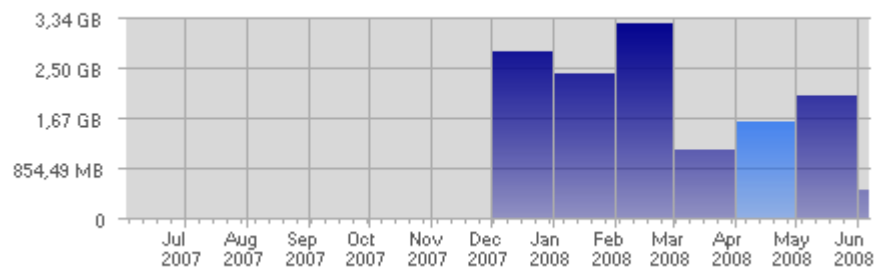

Traffic and Activity > Bandwidth

Report Description

Report Description: Bandwidth during the month of April 2008
 Report Range: Month of April 2008
 Report Scope: Historical Data

Historic Breakdown

Activity Breakdown

Date	Total Bandwidth	Average Bandwidth Historically	Change	Percent of Total Bandwidth
Tue Apr 1st, 2008	129,28 MB	56,78 MB	+129,28 MB ▲	7,77%
Wed Apr 2nd, 2008	13,20 MB	63,67 MB	+13,20 MB ▲	0,79%
Thu Apr 3rd, 2008	228,99 MB	54,49 MB	+228,99 MB ▲	13,77%
Fri Apr 4th, 2008	26,15 MB	96,05 MB	+26,15 MB ▲	1,57%
Sat Apr 5th, 2008	64,15 MB	70,12 MB	+64,15 MB ▲	3,86%
Sun Apr 6th, 2008	29,36 MB	103,65 MB	+15,33 MB ▲	1,77%
Mon Apr 7th, 2008	32,09 MB	60,02 MB	+9,21 MB ▲	1,93%
Tue Apr 8th, 2008	55,34 MB	56,78 MB	-73,93 MB ▼	3,33%
Wed Apr 9th, 2008	90,35 MB	63,67 MB	+77,15 MB ▲	5,43%
Thu Apr 10th, 2008	107,32 MB	54,49 MB	-121,67 MB ▼	6,45%
Fri Apr 11th, 2008	52,20 MB	96,05 MB	+26,05 MB ▲	3,14%
Sat Apr 12th, 2008	106,06 MB	70,12 MB	+41,90 MB ▲	6,38%
Sun Apr 13th, 2008	53,39 MB	103,65 MB	+24,03 MB ▲	3,21%
Mon Apr 14th, 2008	31,33 MB	60,02 MB	-771,00 KB ▼	1,88%
Tue Apr 15th, 2008	24,23 MB	56,78 MB	-31,11 MB ▼	1,46%
Wed Apr 16th, 2008	40,37 MB	63,67 MB	-49,98 MB ▼	2,43%
Thu Apr 17th, 2008	23,06 MB	54,49 MB	-84,27 MB ▼	1,39%
Fri Apr 18th, 2008	15,98 MB	96,05 MB	-36,21 MB ▼	0,96%
Sat Apr 19th, 2008	66,88 MB	70,12 MB	-39,18 MB ▼	4,02%
Sun Apr 20th, 2008	29,16 MB	103,65 MB	-24,23 MB ▼	1,75%
Mon Apr 21st, 2008	26,54 MB	60,02 MB	-4,79 MB ▼	1,60%
Tue Apr 22nd, 2008	127,40 MB	56,78 MB	+103,17 MB ▲	7,66%
Wed Apr 23rd, 2008	108,12 MB	63,67 MB	+67,75 MB ▲	6,50%
Thu Apr 24th, 2008	17,16 MB	54,49 MB	-5,89 MB ▼	1,03%
Fri Apr 25th, 2008	60,20 MB	96,05 MB	+44,21 MB ▲	3,62%
Sat Apr 26th, 2008	11,95 MB	70,12 MB	-54,93 MB ▼	0,72%
Sun Apr 27th, 2008	10,29 MB	103,65 MB	-18,87 MB ▼	0,62%
Mon Apr 28th, 2008	49,87 MB	60,02 MB	+23,33 MB ▲	2,00%