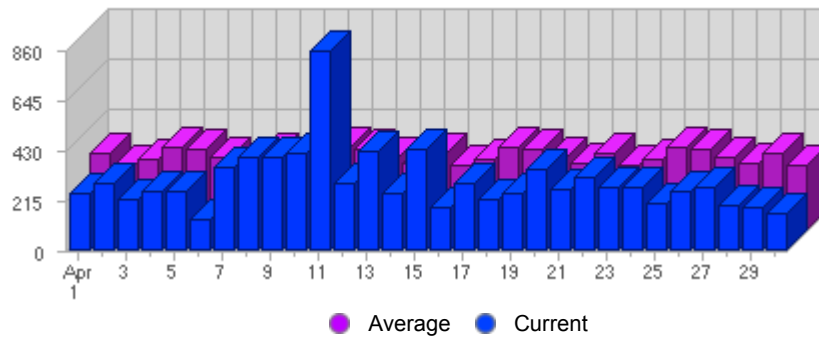

Traffic and Activity > Page Views

Report Description

Report Description: Page Views during the month of April 2008
 Report Range: Month of April 2008
 Report Scope: Historical Data

Historic Breakdown

Activity Breakdown

Date	Total Page Views	Average Page Views Historically	Change	Percent of Total Page Views
Tue Apr 1st, 2008	245	329,04	+245 ▲	2,75%
Wed Apr 2nd, 2008	289	281,50	+289 ▲	3,25%
Thu Apr 3rd, 2008	223	306,04	+223 ▲	2,51%
Fri Apr 4th, 2008	256	357,13	+256 ▲	2,88%
Sat Apr 5th, 2008	251	345,25	+251 ▲	2,82%
Sun Apr 6th, 2008	136	312,67	-591 ▼	1,53%
Mon Apr 7th, 2008	360	283,88	+124 ▲	4,05%
Tue Apr 8th, 2008	396	329,04	+151 ▲	4,45%
Wed Apr 9th, 2008	399	281,50	+110 ▲	4,48%
Thu Apr 10th, 2008	421	306,04	+198 ▲	4,73%
Fri Apr 11th, 2008	858	357,13	+602 ▲	9,64%
Sat Apr 12th, 2008	291	345,25	+40 ▲	3,27%
Sun Apr 13th, 2008	426	312,67	+290 ▲	4,79%
Mon Apr 14th, 2008	248	283,88	-112 ▼	2,79%
Tue Apr 15th, 2008	434	329,04	+38 ▲	4,88%
Wed Apr 16th, 2008	183	281,50	-216 ▼	2,06%
Thu Apr 17th, 2008	290	306,04	-131 ▼	3,26%
Fri Apr 18th, 2008	223	357,13	-635 ▼	2,51%
Sat Apr 19th, 2008	244	345,25	-47 ▼	2,74%
Sun Apr 20th, 2008	349	312,67	-77 ▼	3,92%
Mon Apr 21st, 2008	265	283,88	+17 ▲	2,98%
Tue Apr 22nd, 2008	310	329,04	-124 ▼	3,48%
Wed Apr 23rd, 2008	269	281,50	+86 ▲	3,02%
Thu Apr 24th, 2008	273	306,04	-17 ▼	3,07%
Fri Apr 25th, 2008	203	357,13	-20 ▼	2,28%
Sat Apr 26th, 2008	253	345,25	+9 ▲	2,84%
Sun Apr 27th, 2008	268	312,67	-81 ▼	3,01%
Mon Apr 28th, 2008	196	283,88	-69 ▼	2,20%

Tue Apr 29th, 2008	181	329,04	-129 ▼	2,03%
Wed Apr 30th, 2008	158	281,50	-111 ▼	1,78%
	8,898	7,805	-102 ▼	

Content created Friday, June 6, 2008 11:44:40 GMT 1:00
LiveStats® .XSP V8.03 Copyright ©1996-2005 DeepMetrix® Corporation. All rights reserved.
Licensed to Aruba S.p.A..