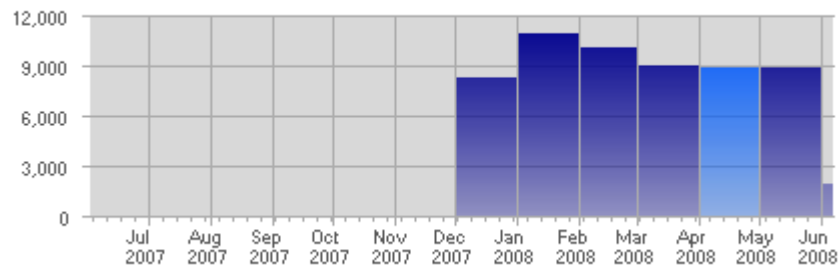

Traffic and Activity > Page Views

Report Description

Report Description: Page Views during the month of April 2008
 Report Range: Month of April 2008
 Report Scope: Historical Data

Historic Breakdown

Activity Breakdown

Date	Total Page Views	Average Page Views Historically	Change	Percent of Total Page Views
Tue Apr 1st, 2008	245	329,04	+245 ▲	2,75%
Wed Apr 2nd, 2008	289	281,50	+289 ▲	3,25%
Thu Apr 3rd, 2008	223	306,04	+223 ▲	2,51%
Fri Apr 4th, 2008	256	357,13	+256 ▲	2,88%
Sat Apr 5th, 2008	251	345,25	+251 ▲	2,82%
Sun Apr 6th, 2008	136	312,67	-591 ▼	1,53%
Mon Apr 7th, 2008	360	283,88	+124 ▲	4,05%
Tue Apr 8th, 2008	396	329,04	+151 ▲	4,45%
Wed Apr 9th, 2008	399	281,50	+110 ▲	4,48%
Thu Apr 10th, 2008	421	306,04	+198 ▲	4,73%
Fri Apr 11th, 2008	858	357,13	+602 ▲	9,64%
Sat Apr 12th, 2008	291	345,25	+40 ▲	3,27%
Sun Apr 13th, 2008	426	312,67	+290 ▲	4,79%
Mon Apr 14th, 2008	248	283,88	-112 ▼	2,79%
Tue Apr 15th, 2008	434	329,04	+38 ▲	4,88%
Wed Apr 16th, 2008	183	281,50	-216 ▼	2,06%
Thu Apr 17th, 2008	290	306,04	-131 ▼	3,26%
Fri Apr 18th, 2008	223	357,13	-635 ▼	2,51%
Sat Apr 19th, 2008	244	345,25	-47 ▼	2,74%
Sun Apr 20th, 2008	349	312,67	-77 ▼	3,92%
Mon Apr 21st, 2008	265	283,88	+17 ▲	2,98%
Tue Apr 22nd, 2008	310	329,04	-124 ▼	3,48%
Wed Apr 23rd, 2008	269	281,50	+86 ▲	3,02%
Thu Apr 24th, 2008	273	306,04	-17 ▼	3,07%
Fri Apr 25th, 2008	203	357,13	-20 ▼	2,28%
Sat Apr 26th, 2008	253	345,25	+9 ▲	2,84%
Sun Apr 27th, 2008	268	312,67	-81 ▼	3,01%
Mon Apr 28th, 2008	196	283,88	-69 ▼	2,20%