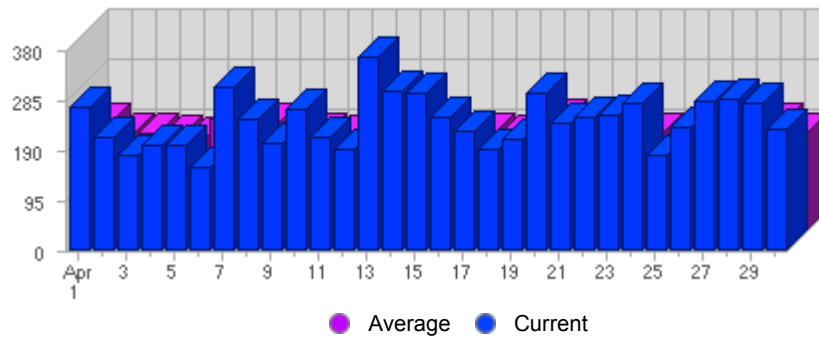

Traffic and Activity > Visits

Report Description

Report Description: Visits during the month of April 2008
 Report Range: Month of April 2008
 Report Scope: Historical Data

Historic Breakdown

Activity Breakdown

Date	Total Visits	Average Visits Historically	Change	Percent of Total Visits
Tue Apr 1st, 2008	272	203,67	+272 ▲	3,72%
Wed Apr 2nd, 2008	214	182,88	+214 ▲	2,92%
Thu Apr 3rd, 2008	180	183,54	+180 ▲	2,46%
Fri Apr 4th, 2008	200	179,50	+200 ▲	2,73%
Sat Apr 5th, 2008	200	175,63	+200 ▲	2,73%
Sun Apr 6th, 2008	157	210,63	-105 ▼	2,15%
Mon Apr 7th, 2008	309	201,54	+59 ▲	4,22%
Tue Apr 8th, 2008	248	203,67	-24 ▼	3,39%
Wed Apr 9th, 2008	203	182,88	-11 ▼	2,77%
Thu Apr 10th, 2008	269	183,54	+89 ▲	3,67%
Fri Apr 11th, 2008	213	179,50	+13 ▲	2,91%
Sat Apr 12th, 2008	192	175,63	-8 ▼	2,62%
Sun Apr 13th, 2008	366	210,63	+209 ▲	4,00%
Mon Apr 14th, 2008	302	201,54	-7 ▼	4,13%
Tue Apr 15th, 2008	297	203,67	+49 ▲	4,06%
Wed Apr 16th, 2008	254	182,88	+51 ▲	3,47%
Thu Apr 17th, 2008	225	183,54	-44 ▼	3,07%
Fri Apr 18th, 2008	192	179,50	-21 ▼	2,62%
Sat Apr 19th, 2008	211	175,63	+19 ▲	2,88%
Sun Apr 20th, 2008	298	210,63	-68 ▼	4,07%
Mon Apr 21st, 2008	241	201,54	-61 ▼	3,29%
Tue Apr 22nd, 2008	251	203,67	-46 ▼	3,43%
Wed Apr 23rd, 2008	255	182,88	+1 ▲	3,48%
Thu Apr 24th, 2008	280	183,54	+55 ▲	3,83%
Fri Apr 25th, 2008	182	179,50	-10 ▼	2,49%
Sat Apr 26th, 2008	234	175,63	+23 ▲	3,20%
Sun Apr 27th, 2008	282	210,63	-16 ▼	3,85%
Mon Apr 28th, 2008	286	201,54	+45 ▲	3,91%

Tue Apr 29th, 2008	280	203,67	+29 ▲	3,83%
Wed Apr 30th, 2008	228	182,88	-27 ▼	3,11%
	7,321	2,912	+1,890 ▲	

Content created Friday, June 6, 2008 11:43:23 GMT 1:00
LiveStats® .XSP V8.03 Copyright ©1996-2005 DeepMetric® Corporation. All rights reserved.
Licensed to Aruba S.p.A..