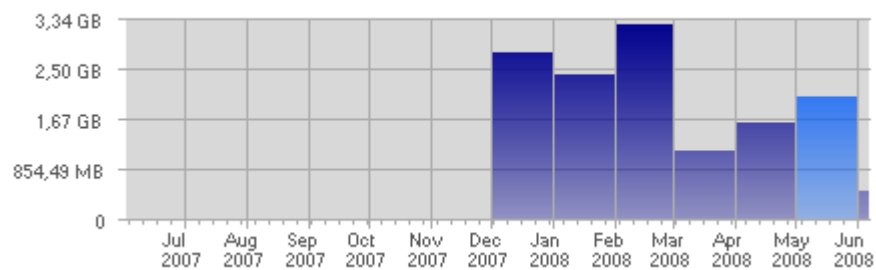

Traffic and Activity > **Bandwidth**

**Report Description**

Report Description: Bandwidth during the month of May 2008  
 Report Range: Month of May 2008  
 Report Scope: Historical Data

**Historic Breakdown**

**Activity Breakdown**

Date	Total Bandwidth	Average Bandwidth Historically	Change	Percent of Total Bandwidth
Thu May 1st, 2008	17,60 MB	54,49 MB	+17,60 MB ▲	0,84%
Fri May 2nd, 2008	12,77 MB	96,05 MB	+12,77 MB ▲	0,61%
Sat May 3rd, 2008	47,10 MB	70,12 MB	+47,10 MB ▲	2,24%
Sun May 4th, 2008	6,97 MB	103,65 MB	-3,31 MB ▼	0,33%
Mon May 5th, 2008	24,20 MB	60,02 MB	-25,67 MB ▼	1,15%
Tue May 6th, 2008	28,69 MB	56,78 MB	+5,07 MB ▲	1,37%
Wed May 7th, 2008	33,38 MB	63,67 MB	+24,25 MB ▲	1,59%
Thu May 8th, 2008	10,17 MB	54,49 MB	-7,43 MB ▼	0,48%
Fri May 9th, 2008	99,08 MB	96,05 MB	+86,32 MB ▲	4,71%
Sat May 10th, 2008	14,73 MB	70,12 MB	-32,37 MB ▼	0,70%
Sun May 11th, 2008	8,74 MB	103,65 MB	+1,77 MB ▲	0,42%
Mon May 12th, 2008	267,28 MB	60,02 MB	+243,08 MB ▲	12,71%
Tue May 13th, 2008	24,19 MB	56,78 MB	-4,50 MB ▼	1,15%
Wed May 14th, 2008	50,45 MB	63,67 MB	+17,08 MB ▲	2,40%
Thu May 15th, 2008	13,46 MB	54,49 MB	+3,29 MB ▲	0,64%
Fri May 16th, 2008	160,98 MB	96,05 MB	+61,90 MB ▲	7,66%
Sat May 17th, 2008	78,60 MB	70,12 MB	+63,87 MB ▲	3,74%
Sun May 18th, 2008	104,48 MB	103,65 MB	+95,73 MB ▲	4,97%
Mon May 19th, 2008	19,56 MB	60,02 MB	-247,72 MB ▼	0,93%
Tue May 20th, 2008	12,13 MB	56,78 MB	-12,06 MB ▼	0,58%
Wed May 21st, 2008	68,97 MB	63,67 MB	+18,52 MB ▲	3,28%
Thu May 22nd, 2008	45,91 MB	54,49 MB	+32,45 MB ▲	2,18%
Fri May 23rd, 2008	17,28 MB	96,05 MB	-143,70 MB ▼	0,82%
Sat May 24th, 2008	60,14 MB	70,12 MB	-18,46 MB ▼	2,86%
Sun May 25th, 2008	142,61 MB	103,65 MB	+38,13 MB ▲	6,78%
Mon May 26th, 2008	238,25 MB	60,02 MB	+218,69 MB ▲	11,33%
Tue May 27th, 2008	92,03 MB	56,78 MB	+79,90 MB ▲	4,38%
Wed May 28th, 2008	69,98 MB	63,67 MB	+1,01 MB ▲	3,33%