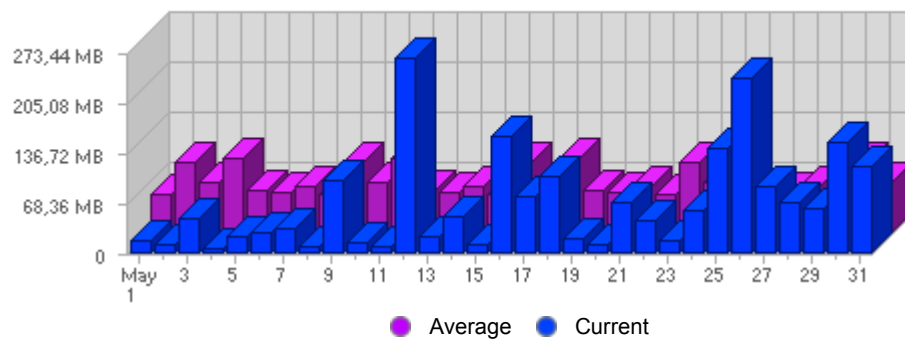

Traffic and Activity > **Bandwidth**

**Report Description**

Report Description: Bandwidth during the month of May 2008  
 Report Range: Month of May 2008  
 Report Scope: Historical Data

**Historic Breakdown**

**Activity Breakdown**

Date	Total Bandwidth	Average Bandwidth Historically	Change	Percent of Total Bandwidth
Thu May 1st, 2008	17,60 MB	54,49 MB	+17,60 MB ▲	0,84%
Fri May 2nd, 2008	12,77 MB	96,05 MB	+12,77 MB ▲	0,61%
Sat May 3rd, 2008	47,10 MB	70,12 MB	+47,10 MB ▲	2,24%
Sun May 4th, 2008	6,97 MB	103,65 MB	-3,31 MB ▼	0,33%
Mon May 5th, 2008	24,20 MB	60,02 MB	-25,67 MB ▼	1,15%
Tue May 6th, 2008	28,69 MB	56,78 MB	+5,07 MB ▲	1,37%
Wed May 7th, 2008	33,38 MB	63,67 MB	+24,25 MB ▲	1,59%
Thu May 8th, 2008	10,17 MB	54,49 MB	-7,43 MB ▼	0,48%
Fri May 9th, 2008	99,08 MB	96,05 MB	+86,32 MB ▲	4,71%
Sat May 10th, 2008	14,73 MB	70,12 MB	-32,37 MB ▼	0,70%
Sun May 11th, 2008	8,74 MB	103,65 MB	+1,77 MB ▲	0,42%
Mon May 12th, 2008	267,28 MB	60,02 MB	+243,08 MB ▲	12,71%
Tue May 13th, 2008	24,19 MB	56,78 MB	-4,50 MB ▼	1,15%
Wed May 14th, 2008	50,45 MB	63,67 MB	+17,08 MB ▲	2,40%
Thu May 15th, 2008	13,46 MB	54,49 MB	+3,29 MB ▲	0,64%
Fri May 16th, 2008	160,98 MB	96,05 MB	+61,90 MB ▲	7,66%
Sat May 17th, 2008	78,60 MB	70,12 MB	+63,87 MB ▲	3,74%
Sun May 18th, 2008	104,48 MB	103,65 MB	+95,73 MB ▲	4,97%
Mon May 19th, 2008	19,56 MB	60,02 MB	-247,72 MB ▼	0,93%
Tue May 20th, 2008	12,13 MB	56,78 MB	-12,06 MB ▼	0,58%
Wed May 21st, 2008	68,97 MB	63,67 MB	+18,52 MB ▲	3,28%
Thu May 22nd, 2008	45,91 MB	54,49 MB	+32,45 MB ▲	2,18%
Fri May 23rd, 2008	17,28 MB	96,05 MB	-143,70 MB ▼	0,82%
Sat May 24th, 2008	60,14 MB	70,12 MB	-18,46 MB ▼	2,86%
Sun May 25th, 2008	142,61 MB	103,65 MB	+38,13 MB ▲	6,78%
Mon May 26th, 2008	238,25 MB	60,02 MB	+218,69 MB ▲	11,33%
Tue May 27th, 2008	92,03 MB	56,78 MB	+79,90 MB ▲	4,38%
Wed May 28th, 2008	69,98 MB	63,67 MB	+1,01 MB ▲	3,33%