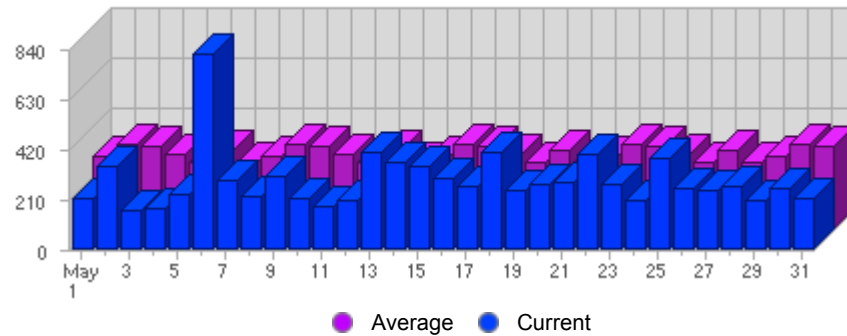

Traffic and Activity > Page Views

Report Description

Report Description: Page Views during the month of May 2008  
 Report Range: Month of May 2008  
 Report Scope: Historical Data

Historic Breakdown

Activity Breakdown

Date	Total Page Views	Average Page Views Historically	Change	Percent of Total Page Views
Thu May 1st, 2008	215	306,04	+215 ▲	2,40%
Fri May 2nd, 2008	349	357,13	+349 ▲	3,90%
Sat May 3rd, 2008	164	345,25	+164 ▲	1,83%
Sun May 4th, 2008	173	312,67	-95 ▼	1,93%
Mon May 5th, 2008	230	283,88	+34 ▲	2,57%
Tue May 6th, 2008	822	329,04	+641 ▲	9,18%
Wed May 7th, 2008	288	281,50	+130 ▲	3,22%
Thu May 8th, 2008	221	306,04	+6 ▲	2,47%
Fri May 9th, 2008	307	357,13	-42 ▼	3,43%
Sat May 10th, 2008	216	345,25	+52 ▲	2,41%
Sun May 11th, 2008	177	312,67	+4 ▲	1,98%
Mon May 12th, 2008	202	283,88	-28 ▼	2,26%
Tue May 13th, 2008	407	329,04	-415 ▼	4,55%
Wed May 14th, 2008	366	281,50	+78 ▲	4,09%
Thu May 15th, 2008	351	306,04	+130 ▲	3,92%
Fri May 16th, 2008	296	357,13	-11 ▼	3,31%
Sat May 17th, 2008	262	345,25	+46 ▲	2,93%
Sun May 18th, 2008	405	312,67	+228 ▲	4,52%
Mon May 19th, 2008	247	283,88	+45 ▲	2,76%
Tue May 20th, 2008	276	329,04	-131 ▼	3,08%
Wed May 21st, 2008	282	281,50	-84 ▼	3,15%
Thu May 22nd, 2008	396	306,04	+45 ▲	4,42%
Fri May 23rd, 2008	276	357,13	-20 ▼	3,08%
Sat May 24th, 2008	202	345,25	-60 ▼	2,26%
Sun May 25th, 2008	381	312,67	-24 ▼	4,26%
Mon May 26th, 2008	252	283,88	+5 ▲	2,82%
Tue May 27th, 2008	248	329,04	-28 ▼	2,77%
Wed May 28th, 2008	263	281,50	-19 ▼	2,94%

Thu May 29th, 2008	206	306,04	-190 ▼	2,30%
Fri May 30th, 2008	255	357,13	-21 ▼	2,85%
Sat May 31st, 2008	218	345,25	+16 ▲	2,44%
	8,953	7,805	+55 ▲	

Content created Friday, June 6, 2008 11:52:49 GMT 1:00  
LiveStats® .XSP V8.03 Copyright ©1996-2005 DeepMetrix® Corporation. All rights reserved.  
Licensed to Aruba S.p.A..