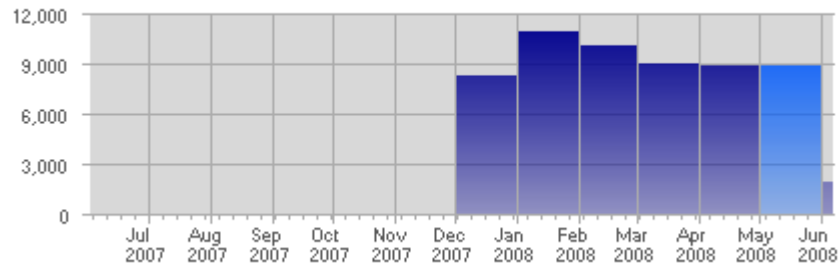

Traffic and Activity > Page Views

Report Description

Report Description: Page Views during the month of May 2008  
 Report Range: Month of May 2008  
 Report Scope: Historical Data

Historic Breakdown

Activity Breakdown

Date	Total Page Views	Average Page Views Historically	Change	Percent of Total Page Views
Thu May 1st, 2008	215	306,04	+215 ▲	2,40%
Fri May 2nd, 2008	349	357,13	+349 ▲	3,90%
Sat May 3rd, 2008	164	345,25	+164 ▲	1,83%
Sun May 4th, 2008	173	312,67	-95 ▼	1,93%
Mon May 5th, 2008	230	283,88	+34 ▲	2,57%
Tue May 6th, 2008	822	329,04	+641 ▲	9,18%
Wed May 7th, 2008	288	281,50	+130 ▲	3,22%
Thu May 8th, 2008	221	306,04	+6 ▲	2,47%
Fri May 9th, 2008	307	357,13	-42 ▼	3,43%
Sat May 10th, 2008	216	345,25	+52 ▲	2,41%
Sun May 11th, 2008	177	312,67	+4 ▲	1,98%
Mon May 12th, 2008	202	283,88	-28 ▼	2,26%
Tue May 13th, 2008	407	329,04	-415 ▼	4,55%
Wed May 14th, 2008	366	281,50	+78 ▲	4,09%
Thu May 15th, 2008	351	306,04	+130 ▲	3,92%
Fri May 16th, 2008	296	357,13	-11 ▼	3,31%
Sat May 17th, 2008	262	345,25	+46 ▲	2,93%
Sun May 18th, 2008	405	312,67	+228 ▲	4,52%
Mon May 19th, 2008	247	283,88	+45 ▲	2,76%
Tue May 20th, 2008	276	329,04	-131 ▼	3,08%
Wed May 21st, 2008	282	281,50	-84 ▼	3,15%
Thu May 22nd, 2008	396	306,04	+45 ▲	4,42%
Fri May 23rd, 2008	276	357,13	-20 ▼	3,08%
Sat May 24th, 2008	202	345,25	-60 ▼	2,26%
Sun May 25th, 2008	381	312,67	-24 ▼	4,26%
Mon May 26th, 2008	252	283,88	+5 ▲	2,82%
Tue May 27th, 2008	248	329,04	-28 ▼	2,77%
Wed May 28th, 2008	263	281,50	-19 ▼	2,94%

Thu May 29th, 2008	206	306,04	-190 ▼	2,30%
Fri May 30th, 2008	255	357,13	-21 ▼	2,85%
Sat May 31st, 2008	218	345,25	+16 ▲	2,44%
	8,953	7,805	+55 ▲	

Content created Friday, June 6, 2008 11:52:49 GMT 1:00  
LiveStats® .XSP V8.03 Copyright ©1996-2005 DeepMetrix® Corporation. All rights reserved.  
Licensed to Aruba S.p.A..