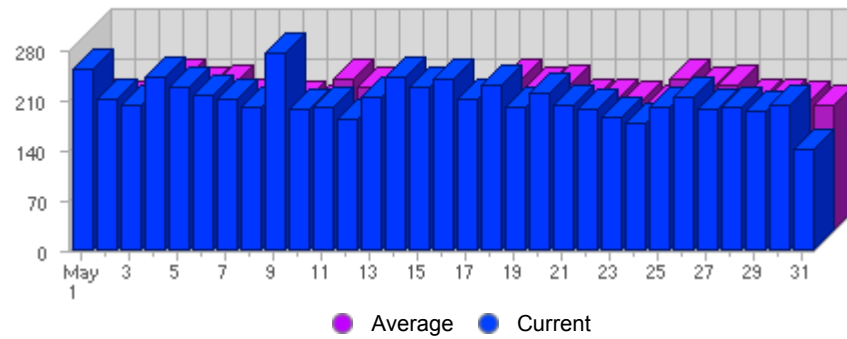

Traffic and Activity > Visits

Report Description

Report Description: Visits during the month of May 2008
 Report Range: Month of May 2008
 Report Scope: Historical Data

Historic Breakdown

Activity Breakdown

Date	Total Visits	Average Visits Historically	Change	Percent of Total Visits
Thu May 1st, 2008	253	183,54	+253 ▲	3,87%
Fri May 2nd, 2008	211	179,50	+211 ▲	3,23%
Sat May 3rd, 2008	204	175,63	+204 ▲	3,12%
Sun May 4th, 2008	243	210,63	-39 ▼	3,72%
Mon May 5th, 2008	228	201,54	-58 ▼	3,49%
Tue May 6th, 2008	218	203,67	-62 ▼	3,34%
Wed May 7th, 2008	211	182,88	-17 ▼	3,23%
Thu May 8th, 2008	200	183,54	-53 ▼	3,06%
Fri May 9th, 2008	277	179,50	+66 ▲	4,24%
Sat May 10th, 2008	198	175,63	-6 ▼	3,03%
Sun May 11th, 2008	201	210,63	-42 ▼	3,08%
Mon May 12th, 2008	184	201,54	-44 ▼	2,82%
Tue May 13th, 2008	214	203,67	-4 ▼	3,28%
Wed May 14th, 2008	243	182,88	+32 ▲	3,72%
Thu May 15th, 2008	228	183,54	+28 ▲	3,49%
Fri May 16th, 2008	240	179,50	-37 ▼	3,68%
Sat May 17th, 2008	210	175,63	+12 ▲	3,22%
Sun May 18th, 2008	230	210,63	+29 ▲	3,52%
Mon May 19th, 2008	201	201,54	+17 ▲	3,08%
Tue May 20th, 2008	221	203,67	+7 ▲	3,38%
Wed May 21st, 2008	204	182,88	-39 ▼	3,12%
Thu May 22nd, 2008	198	183,54	-30 ▼	3,03%
Fri May 23rd, 2008	186	179,50	-54 ▼	2,85%
Sat May 24th, 2008	177	175,63	-33 ▼	2,71%
Sun May 25th, 2008	200	210,63	-30 ▼	3,06%
Mon May 26th, 2008	214	201,54	+13 ▲	3,28%
Tue May 27th, 2008	198	203,67	-23 ▼	3,03%
Wed May 28th, 2008	201	182,88	-3 ▼	3,08%

Thu May 29th, 2008	195	183,54	-3 ▼	2,99%
Fri May 30th, 2008	203	179,50	+17 ▲	3,11%
Sat May 31st, 2008	140	175,63	-37 ▼	2,14%
	6,531	2,912	-790 ▼	

Content created Friday, June 6, 2008 11:52:03 GMT 1:00
LiveStats® .XSP V8.03 Copyright ©1996-2005 DeepMetrix® Corporation. All rights reserved.
Licensed to Aruba S.p.A..