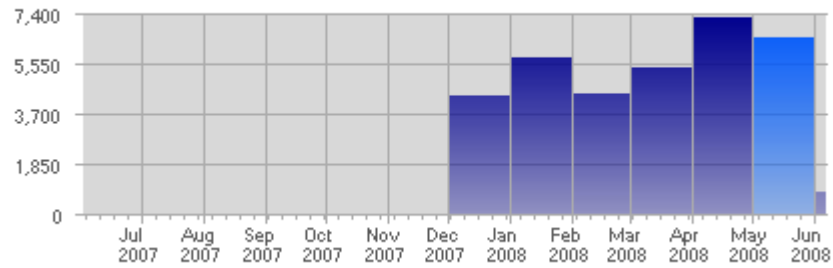

Traffic and Activity > Visits

Report Description

Report Description: Visits during the month of May 2008
 Report Range: Month of May 2008
 Report Scope: Historical Data

Historic Breakdown

Activity Breakdown

Date	Total Visits	Average Visits Historically	Change	Percent of Total Visits
Thu May 1st, 2008	253	183,54	+253 ▲	3,87%
Fri May 2nd, 2008	211	179,50	+211 ▲	3,23%
Sat May 3rd, 2008	204	175,63	+204 ▲	3,12%
Sun May 4th, 2008	243	210,63	-39 ▼	3,72%
Mon May 5th, 2008	228	201,54	-58 ▼	3,49%
Tue May 6th, 2008	218	203,67	-62 ▼	3,34%
Wed May 7th, 2008	211	182,88	-17 ▼	3,23%
Thu May 8th, 2008	200	183,54	-53 ▼	3,06%
Fri May 9th, 2008	277	179,50	+66 ▲	4,24%
Sat May 10th, 2008	198	175,63	-6 ▼	3,03%
Sun May 11th, 2008	201	210,63	-42 ▼	3,08%
Mon May 12th, 2008	184	201,54	-44 ▼	2,82%
Tue May 13th, 2008	214	203,67	-4 ▼	3,28%
Wed May 14th, 2008	243	182,88	+32 ▲	3,72%
Thu May 15th, 2008	228	183,54	+28 ▲	3,49%
Fri May 16th, 2008	240	179,50	-37 ▼	3,68%
Sat May 17th, 2008	210	175,63	+12 ▲	3,22%
Sun May 18th, 2008	230	210,63	+29 ▲	3,52%
Mon May 19th, 2008	201	201,54	+17 ▲	3,08%
Tue May 20th, 2008	221	203,67	+7 ▲	3,38%
Wed May 21st, 2008	204	182,88	-39 ▼	3,12%
Thu May 22nd, 2008	198	183,54	-30 ▼	3,03%
Fri May 23rd, 2008	186	179,50	-54 ▼	2,85%
Sat May 24th, 2008	177	175,63	-33 ▼	2,71%
Sun May 25th, 2008	200	210,63	-30 ▼	3,06%
Mon May 26th, 2008	214	201,54	+13 ▲	3,28%
Tue May 27th, 2008	198	203,67	-23 ▼	3,03%
Wed May 28th, 2008	201	182,88	-3 ▼	3,08%